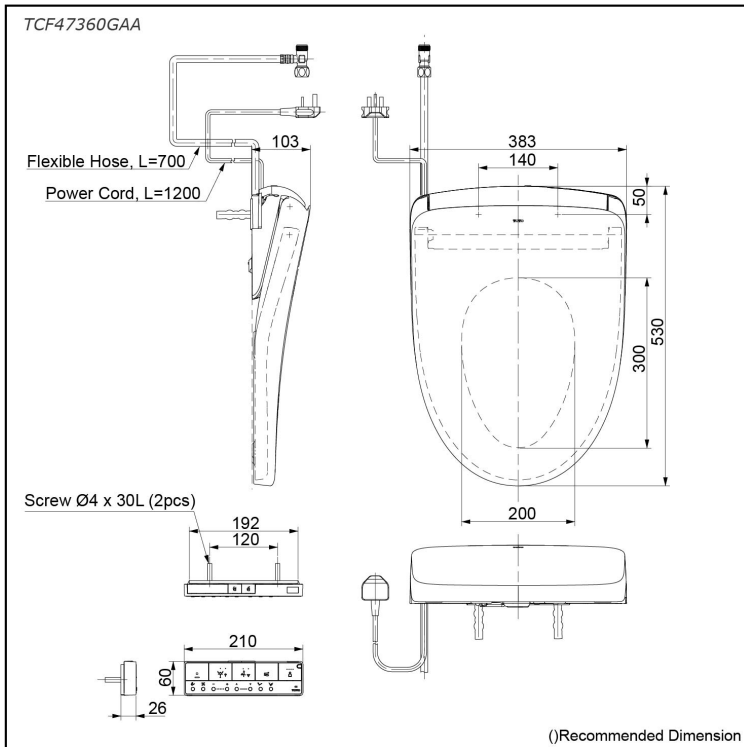

## WASHLET S7

## Specifications

Bowl Shape:	Elongated
Water Pressure:	0.05Mpa-0.75Mpa
Power Rating:	220-240V , 50/60Hz, 830-839W
Length of Power Cord:	1.2 m
Material:	Plastic
Size:	383W x 530D x 103H mm

## Parts description

- **TCF47360GAA**  
(Concealed / Non-Concealed ) WASHLET  
Elongated