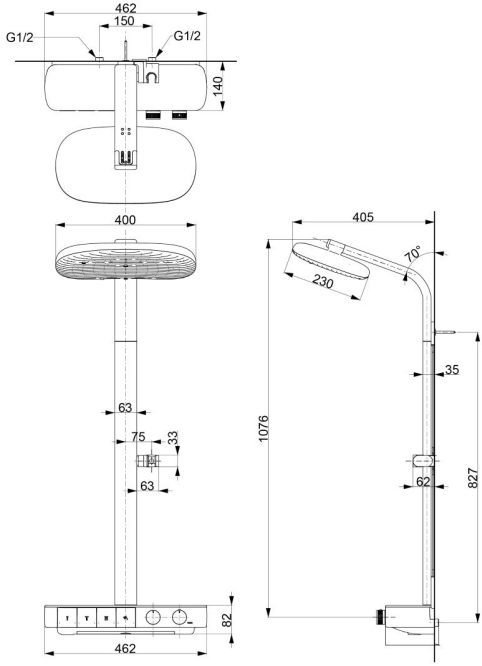

*G Selection
Thermostat Shower Column
(2 mode) (w/o Hand Shower)
(w/ Spout)*

Features

- Transform your shower space with our elegant shower columns, combining modern design with functionality for a luxurious and customizable bathing experience.
- Explore a stunning design that merges modern style with advanced technology and durable quality. Effortless installation enhances your space, bringing lasting beauty and comfort to everyday life.
- Elevate your shower with COMFORT WAVE technology: enjoy larger droplets in a over head shower design, blending stimulation, relaxation, and water-saving benefits.
- Experience INTENSE WAVE+ technology in the over head shower - revitalizing like a deep-tissue massage with firm pressure and an oscillating stream of large water droplets.
- Thermostat Controller: Precision in Comfort.
- The Overhead shower features a gentle shape that simulates the curves of the human body, which makes for a shower experience that is truly personal.
- Larger buttons and ridged dials blend seamlessly in the bathroom, while serving as a stylish shelf for your bath essentials.

Specifications

Finish:	Chrome
Material:	Brass
Water Pressure:	0.15MPa~1.0MPa
Shape Shower Head:	Rectangular
Dimension Shower Head:	400W x 230D mm

Parts description

- **TBW14UD0A**
Thermostat Shower Column (2 mode)
(w/o Hand Shower) (w/ Spout)

TBW14UD0A

()Recommended Dimension