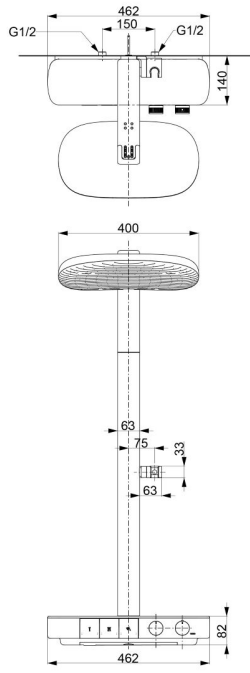

## Specifications

Finish:	Chrome
Material:	Brass
Water Pressure:	0.15MPa~1.0MPa
Shape Shower Head:	Rectangular
Dimension Shower Head:	400W x 230D mm

## Parts description

- **TBW14SD0A**  
Thermostat Shower Column (1 mode)  
(w/o Hand Shower) (w/ Spout)

TBW14SD0A

(J)Recommended Dimension