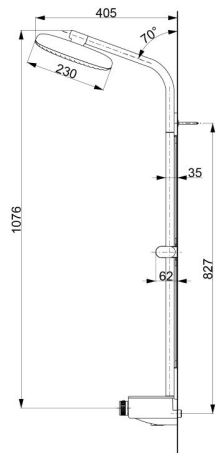

## Specifications

Finish:	Chrome
Material:	Brass
Water Pressure:	0.15MPa~1.0MPa
Shape Shower Head:	Rectangular
Dimension Shower Head:	400W x 230D mm

## Parts description

- **TBW14SD0A**  
Thermostat Shower Column (1 mode)  
(w/o Hand Shower) (w/ Spout)

TBW14SD0A

(J)Recommended Dimension