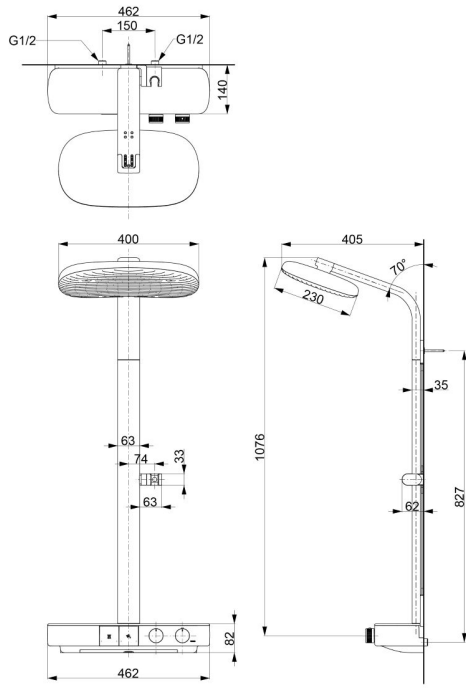

*G Selection
Thermostat Shower Column
(1 mode) (w/o Hand Shower)
(w/o Spout)*

Features

- Transform your shower space with our elegant shower columns, combining modern design with functionality for a luxurious and customizable bathing experience.
- Explore a stunning design that merges modern style with advanced technology and durable quality. Effortless installation enhances your space, bringing lasting beauty and comfort to everyday life.
- Elevate your shower with COMFORT WAVE technology: enjoy larger droplets in a over head shower design, blending stimulation, relaxation, and water-saving benefits.
- Thermostat Controller: Precision in Comfort.
- The Overhead shower features a gentle shape that simulates the curves of the human body, which makes for a shower experience that is truly personal.
- Larger buttons and ridged dials blend seamlessly in the bathroom, while serving as a stylish shelf for your bath essentials.

Specifications

Finish:	Chrome
Material:	Brass
Water Pressure:	0.15MPa~1.0MPa
Shape Shower Head:	Rectangular
Dimension Shower Head:	400W x 230D mm

Parts description

- **TBW14SC0A**
Thermostat Shower Column (1 mode)
(w/o Hand Shower) (w/o Spout)

TBW14SC0A

(J)Recommended Dimension