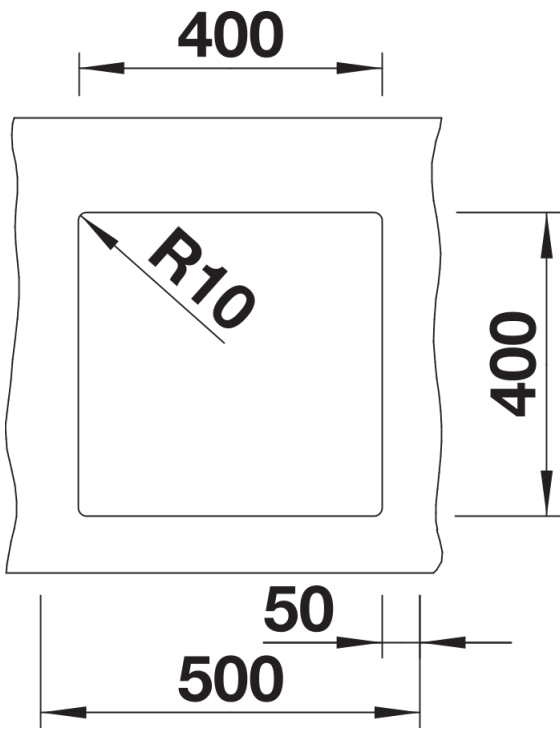

Product information sheet SUBLINE 400-U

Item no. 527349

Benefits

- Undermount bowl for discerning demands on design
- Timelessly elegant, contoured bowl design
- Entire system for a wide variety of plans featuring large and small bowls
- High-quality features with covered C-overflow and InFino drain system – elegantly integrated and easy-care
- Optional versatile accessories are available

Colours

Available colours:

black
anthracite
rock grey
volcano grey
white
soft white
tartufo
coffee

SILGRANIT volcano grey

Planning information

- Cut-out radius: 10 mm
Please order waste connections for combinations of two individual bowls separately.

Scope of supply

- waste kit with space-saving pipe
- 3 ½" InFino basket strainer
- fixing kit

Details

Top view

Cut-out

Front view

Side view