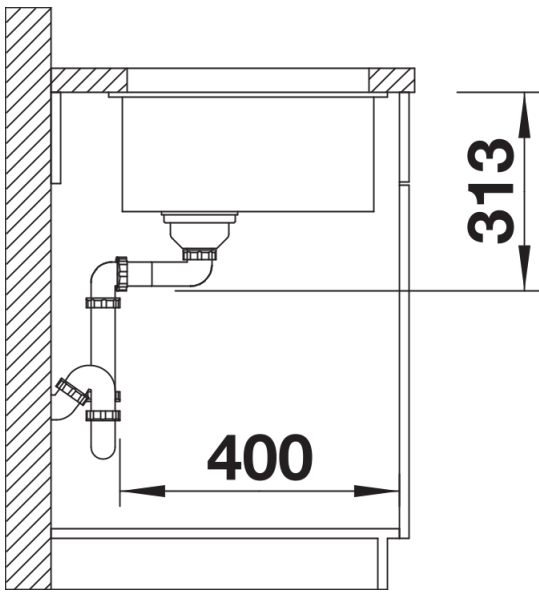

Colours

Available colours:

black
anthracite
rock grey
volcano grey
white
soft white
tartufo
coffee

SILGRANIT volcano grey

Planning information

- Cut-out radius: 10 mm
Please order waste connections for combinations of two individual bowls separately.

Scope of supply

- waste kit with space-saving pipe
- 3 ½" InFino basket strainer
- fixing kit

Details

Top view

Cut-out

Front view

Side view