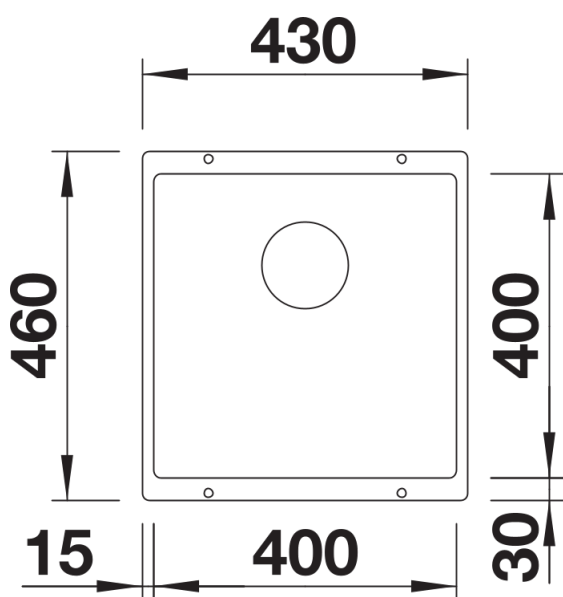

Colours

Available colours:

black
anthracite
rock grey
volcano grey
white
soft white
tartufo
coffee

SILGRANIT volcano grey

Planning information

- Cut-out radius: 10 mm
Please order waste connections for combinations of two individual bowls separately.

Scope of supply

- waste kit with space-saving pipe
- 3 ½" InFino basket strainer
- fixing kit

Details

Top view

Cut-out

Front view

Side view