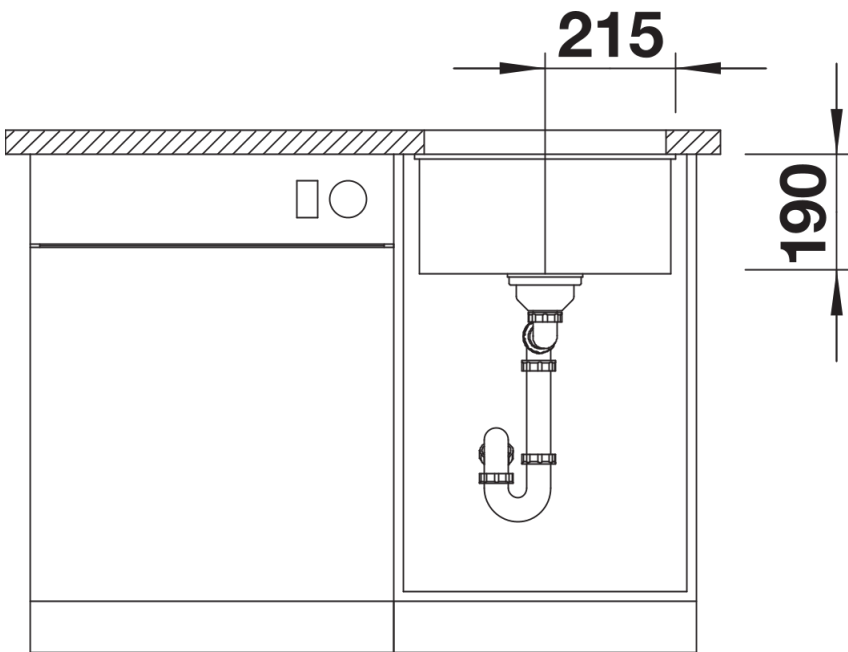

Colours

Available colours:

black
anthracite
rock grey
volcano grey
white
soft white
tartufo
coffee

SILGRANIT volcano grey

Planning information

- Cut-out radius: 10 mm
Please order waste connections for combinations of two individual bowls separately.

Scope of supply

- waste kit with space-saving pipe
- 3 ½" InFino basket strainer
- fixing kit

Details

Top view

Cut-out

Front view

Side view