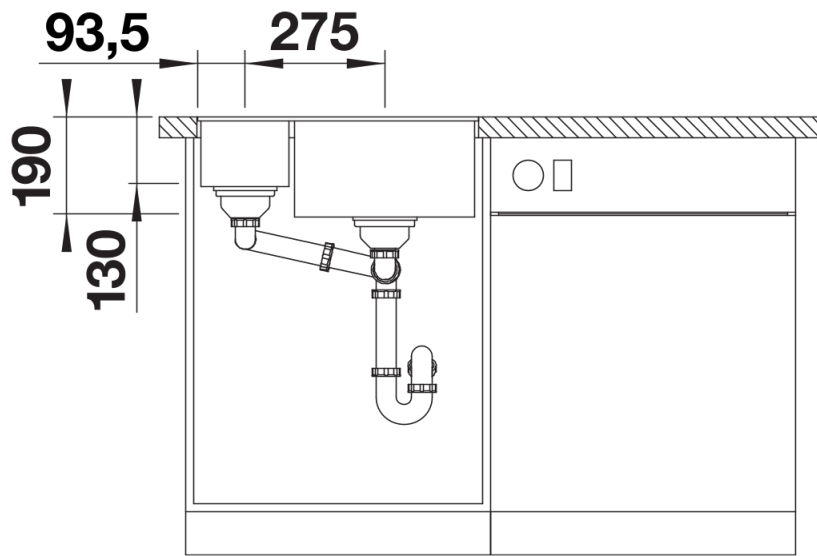

Colours

Available colours:

black
anthracite
rock grey
volcano grey
white
soft white
tartufo
coffee

SILGRANIT black

Planning information

- Cut-out radius: 10 mm

Scope of supply

- waste kit with space-saving pipe
- waste connection
- 2 x 3 ½" InFino basket strainer
- fixing kit

Details

Top view

Cut-out

Front view

Side view