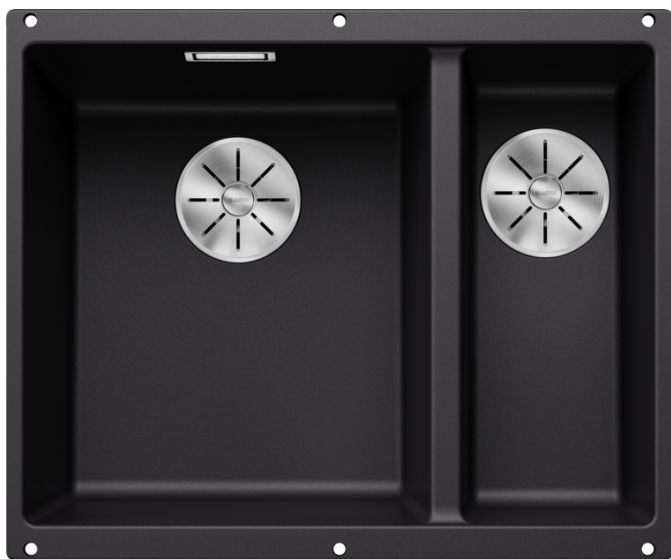

Product information sheet SUBLINE 340/160-U

Item no. 525985

Benefits

- Undermount bowl for discerning demands on design
- Timelessly elegant, contoured bowl design
- Entire system for a wide variety of plans featuring large and small bowls
- High-quality features with covered C-overflow and InFino drain system – elegantly integrated and easy-care
- Optional versatile accessories are available

Colours

Available colours:

black
anthracite
rock grey
volcano grey
white
soft white
tartufo
coffee

SILGRANIT black

Planning information

- Cut-out radius: 10 mm

Scope of supply

- waste kit with space-saving pipe
- waste connection
- 2 x 3 ½" InFino basket strainer
- fixing kit

Details

Top view

Cut-out

Front view

Side view