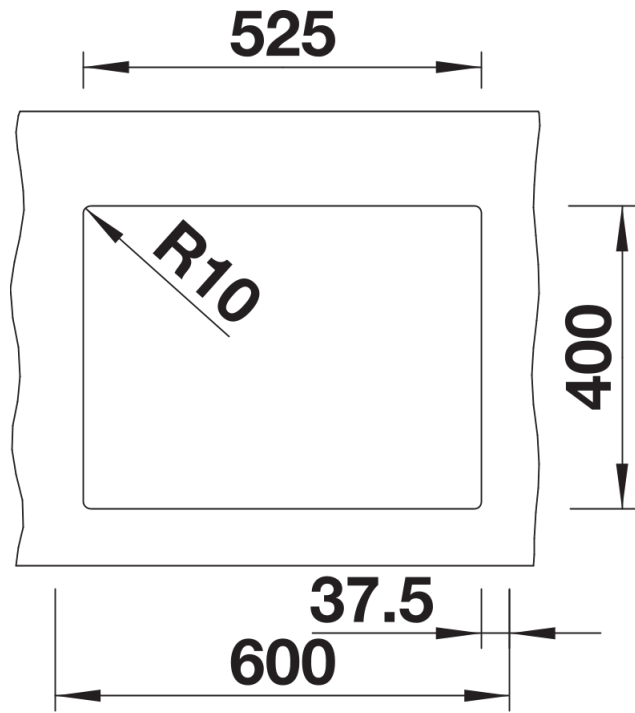

Colours

Available colours:

black
anthracite
rock grey
volcano grey
white
soft white
tartufo
coffee

SILGRANIT black

Planning information

- Cut-out radius: 10 mm

Scope of supply

- waste kit with space-saving pipe
- waste connection
- 2 x 3 ½" InFino basket strainer
- fixing kit

Details

Top view

Cut-out

Front view

Side view