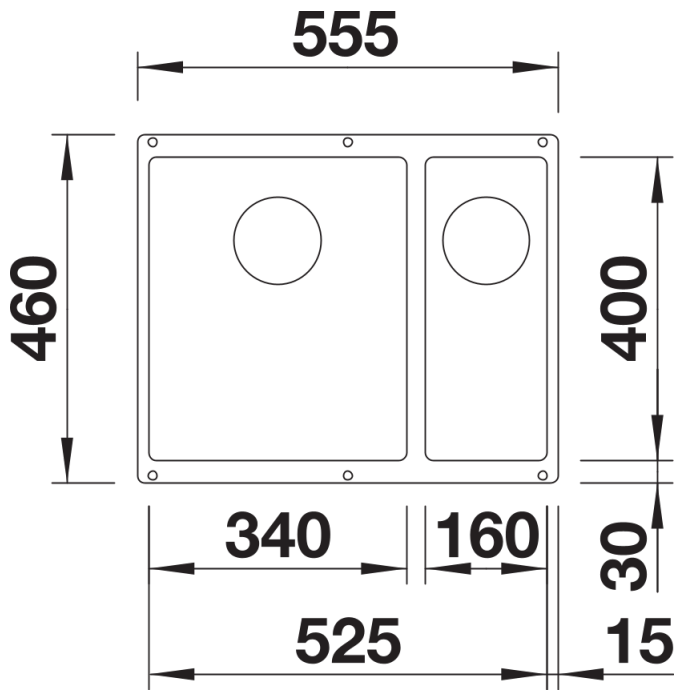

Colours

Available colours:

black
anthracite
rock grey
volcano grey
white
soft white
tartufo
coffee

SILGRANIT black

Planning information

- Cut-out radius: 10 mm

Scope of supply

- waste kit with space-saving pipe
- waste connection
- 2 x 3 ½" InFino basket strainer
- fixing kit

Details

Top view

Cut-out

Front view

Side view