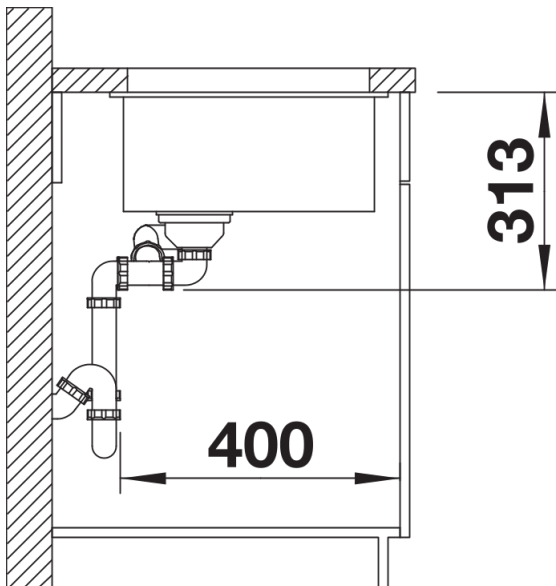

Colours

Available colours:

black
anthracite
rock grey
volcano grey
white
soft white
tartufo
coffee

SILGRANIT black

Planning information

- Cut-out radius: 10 mm

Scope of supply

- waste kit with space-saving pipe
- waste connection
- 2 x 3 ½" InFino basket strainer
- fixing kit

Details

Top view

Cut-out

Front view

Side view