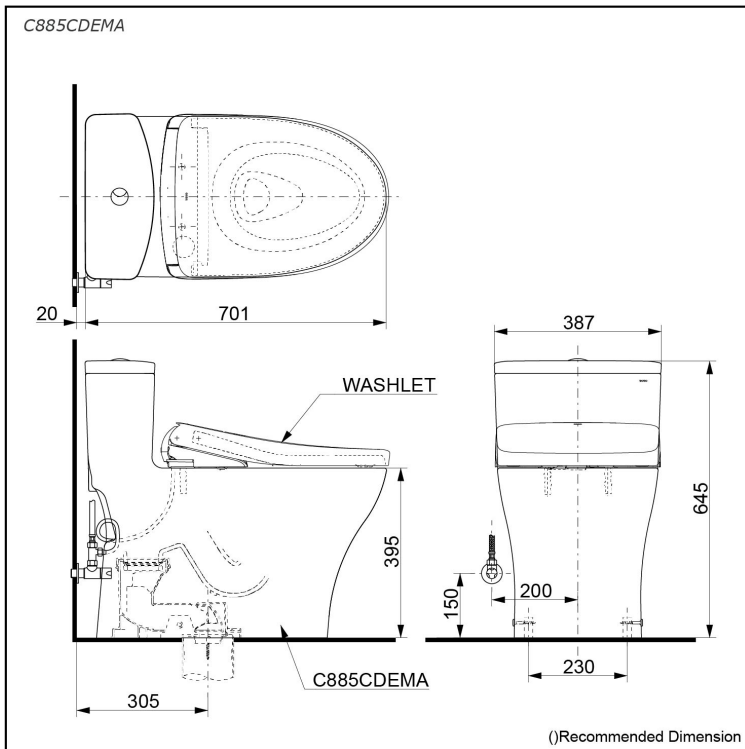

ONE PIECE TOILET with
WASHLET S7

Features

- Introducing CEFIONTECT Technology: where super smooth surfaces and ion barrier glazing redefine cleanliness for every bathroom fixture.
- Experience the future of cleanliness with TORNADO FLUSH - Less water, powerful streams, 360-degree clean.
- Explore the seamless, easy-clean perfection of RIMLESS DESIGN.
- Experience unparalleled WATER SAVING efficiency paired with powerful flushing action.
- Dual Flush System

Specifications

| | |
|-----------------|-------------------|
| Flush system: | TORNADO FLUSH |
| Water Use: | 4.0L / 3.0L |
| Trap Type: | S-Trap |
| Rough-in: | 305 mm |
| Bowl Shape: | Elongated |
| Water Pressure: | 0.05MPa~0.70MPa |
| Size: | 387Wx701Dx645H mm |

Parts description

Stop Valve & Flexible Hose is included.

- **C885CDEMA**
One Piece Toilet w/ Connector and Floor Flange, Concealed Feature, hiding all wiring inside the bowl

Optional Parts

- TCF47360GAA
WASHLET
- TCA543
Auto Flush Motor