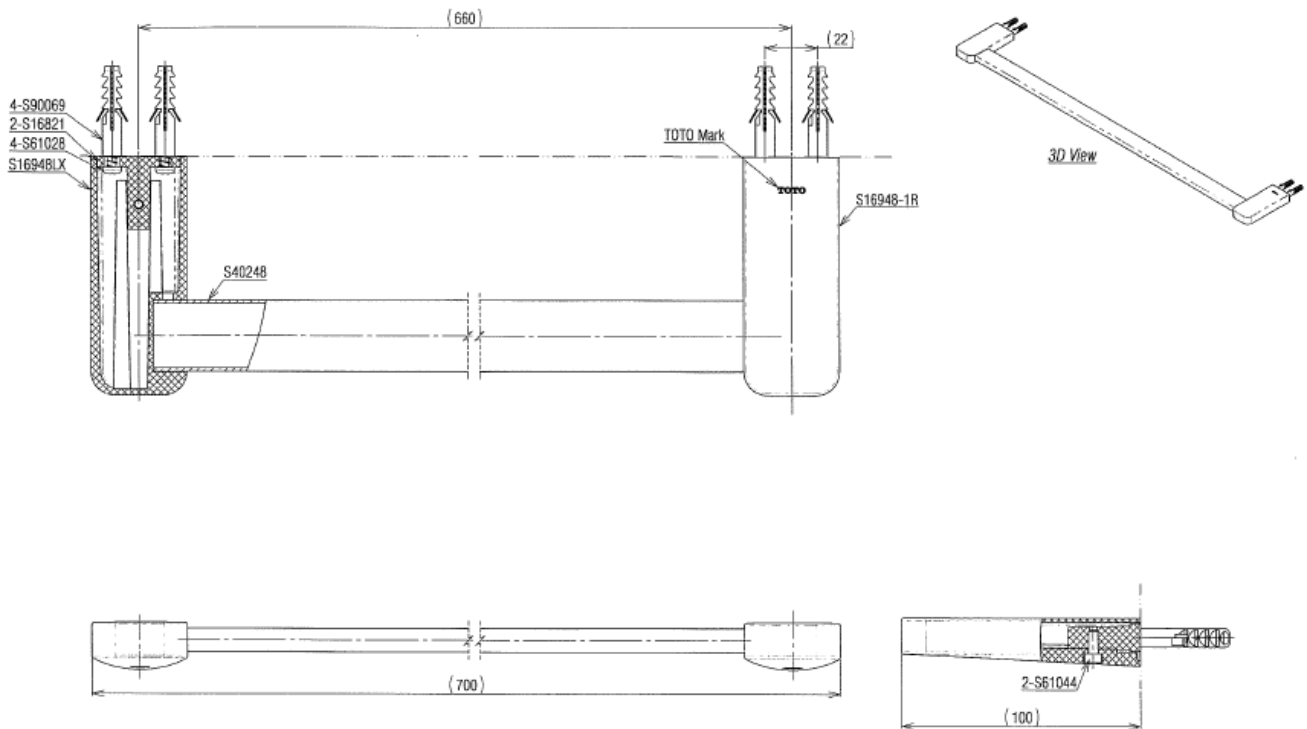

TOTO

Perfection by Design

Type No. : TX701ARS
Description : Towel Bar
Size : 660 mm

Technical Specification :

Copyright © W.ATELIER SDN.BHD., All rights reserved.

All photos and specification in this brochure are only for illustration and do not necessarily represent the final standard specification. Manufacturer reserve the rights to make further improvements and changes, where appropriate during design development. Therefore, they shall not form part of an offer or contract.