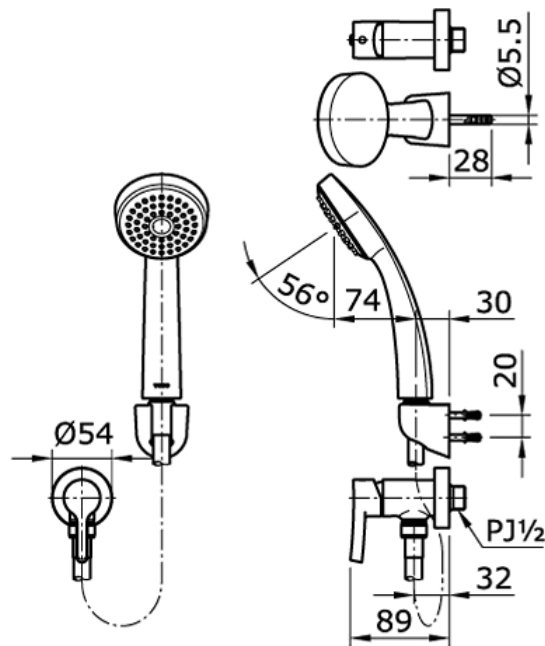

TOTO

Perfection by Design

Type No. : TX402SPN
Description : Hand Shower Set w/ Stop valve

Technical Specification :

Copyright © W. ATELIER SDN. BHD., All rights reserved.

All photos and specification in this brochure are only for illustration and do not necessarily represent the final standard specification. Manufacturer reserve the rights to make further improvements and changes, where appropriate during design development. Therefore, they shall not form part of an offer or contract.