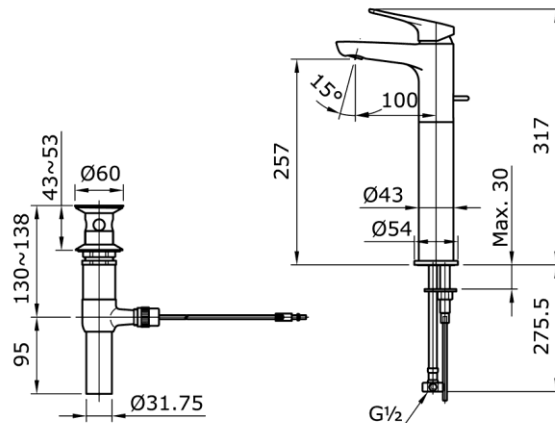

TOTO

Perfection by Design

Type No. : TX116LRRV4NK1
Description : Extended Single Lever
Cold Tap without pop-up
waste (Cold Water Only)
Height : 213mm

Technical Specification :

Copyright © W. ATELIER SDN. BHD., All rights reserved.

All photos and specification in this brochure are only for illustration and do not necessarily represent the final standard specification. Manufacturer reserve the rights to make further improvements and changes, where appropriate during design development. Therefore, they shall not form part of an offer or contract.