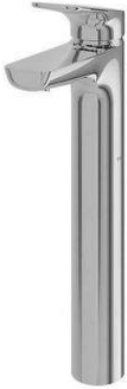

# TOTO

*Perfection by Design*

**Type No.** : TX116LRRV4NK1  
**Description** : Extended Single Lever  
Cold Tap without pop-up  
waste (Cold Water Only)  
Height : 213mm