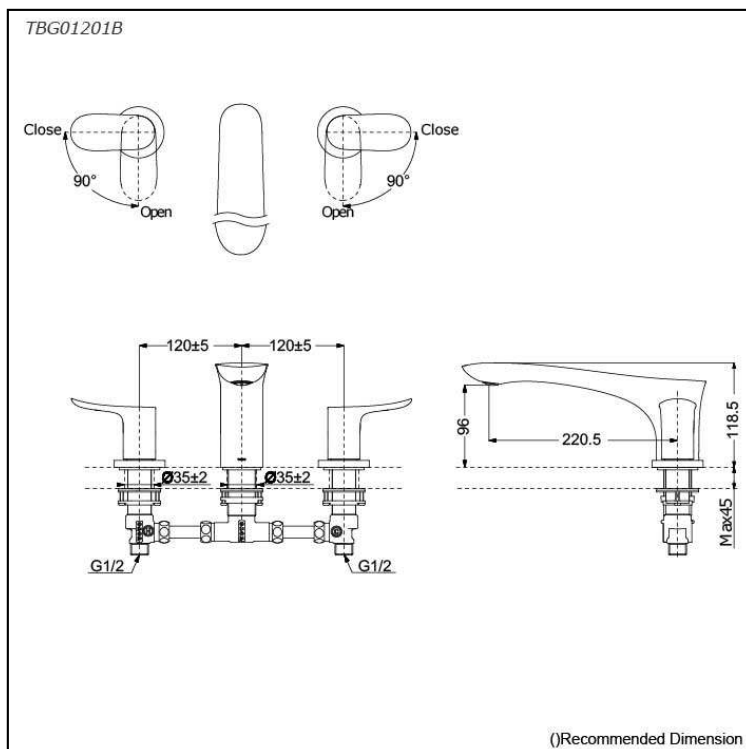

GO Series
Bath Filler without Shower
(3-Holes)

Features

- Design concept is gorgeous and organic
- Safety control with heat insulating handle

Specifications

Finish: Chrome

Water Pressure: 0.07Mpa~1.0Mpa

Parts description

- **TBG01201B**
Bath Filler without Shower (3-Holes)

Flow Rate

TBG01201B