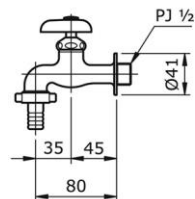

TOTO

Perfection by Design

Type No. : T26-13
Description : Metal Handle Sink Tap
With Hose Coupling
(Cold Water Only)

Technical Specification :

Copyright © W. ATELIER SDN. BHD., All rights reserved.

All photos and specification in this brochure are only for illustration and do not necessarily represent the final standard specification. Manufacturer reserve the rights to make further improvements and changes, where appropriate during design development. Therefore, they shall not form part of an offer or contract.