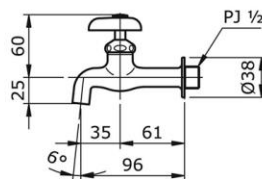

TOTO

Perfection by Design

Type No. : T23B13
Description : Metal Handle Sink Tap
(Cold Water Only)

Technical Specification :

Copyright © W. ATELIER SDN. BHD., All rights reserved.

All photos and specification in this brochure are only for illustration and do not necessarily represent the final standard specification. Manufacturer reserve the rights to make further improvements and changes, where appropriate during design development. Therefore, they shall not form part of an offer or contract.