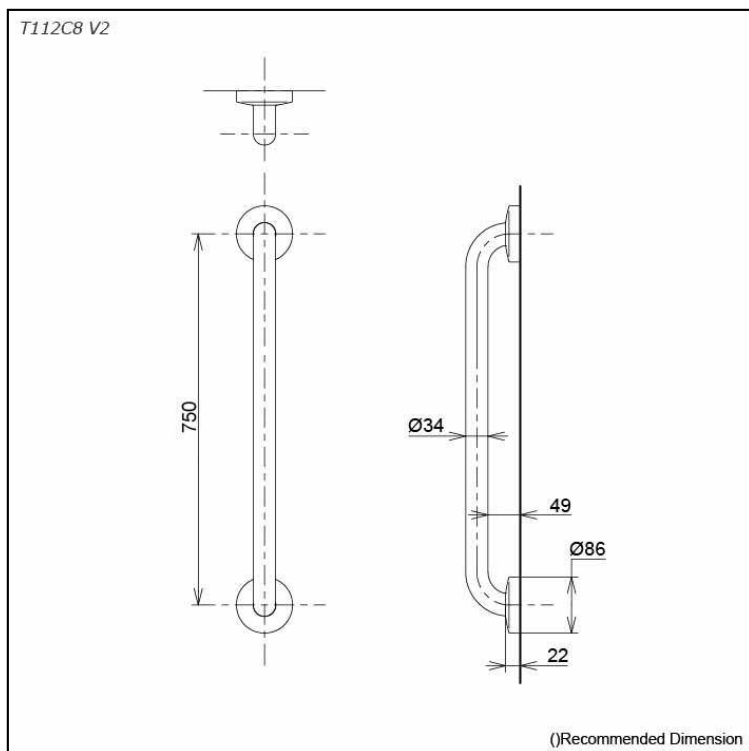

Handrail

Features

- Durable Quality

Specifications

Size: **T112C8 V2** - 750L mm

Size: **T112C8 V3** - 800L mm

Material: Stainless Steel

Coating: Soft PVC

Parts description

- **T112C8 V2**
Handrail
- **T112C8 V3**
Handrail

T112C8 V3

()Recommended Dimension