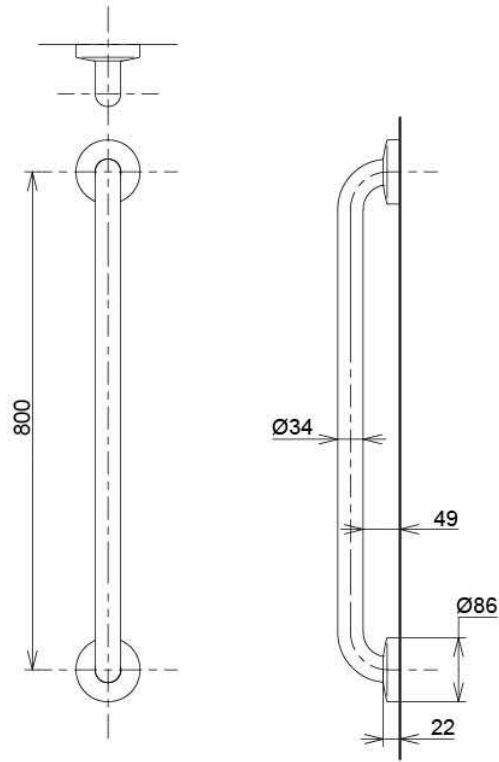

Handrail

Features

- Durable Quality

Specifications

Size: **T112C8 V2** - 750L mm

Size: **T112C8 V3** - 800L mm

Material: Stainless Steel

Coating: Soft PVC

Parts description

- **T112C8 V2**
Handrail
- **T112C8 V3**
Handrail

T112C8 V3

()Recommended Dimension