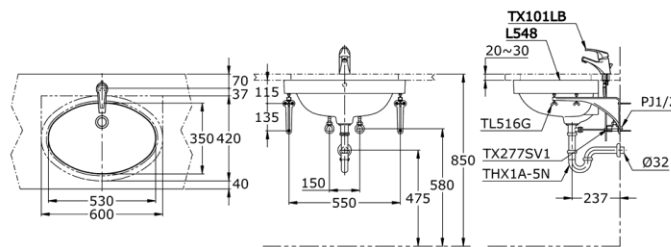

# TOTO

*Perfection by Design*

**Type No.** : L548WF#W  
**Description** : Under Counter Lavatory

## Technical Specification :

---

L 548

---

Copyright © W. ATELIER SDN. BHD., All rights reserved.

All photos and specification in this brochure are only for illustration and do not necessarily represent the final standard specification. Manufacturer reserve the rights to make further improvements and changes, where appropriate during design development. Therefore, they shall not form part of an offer or contract.