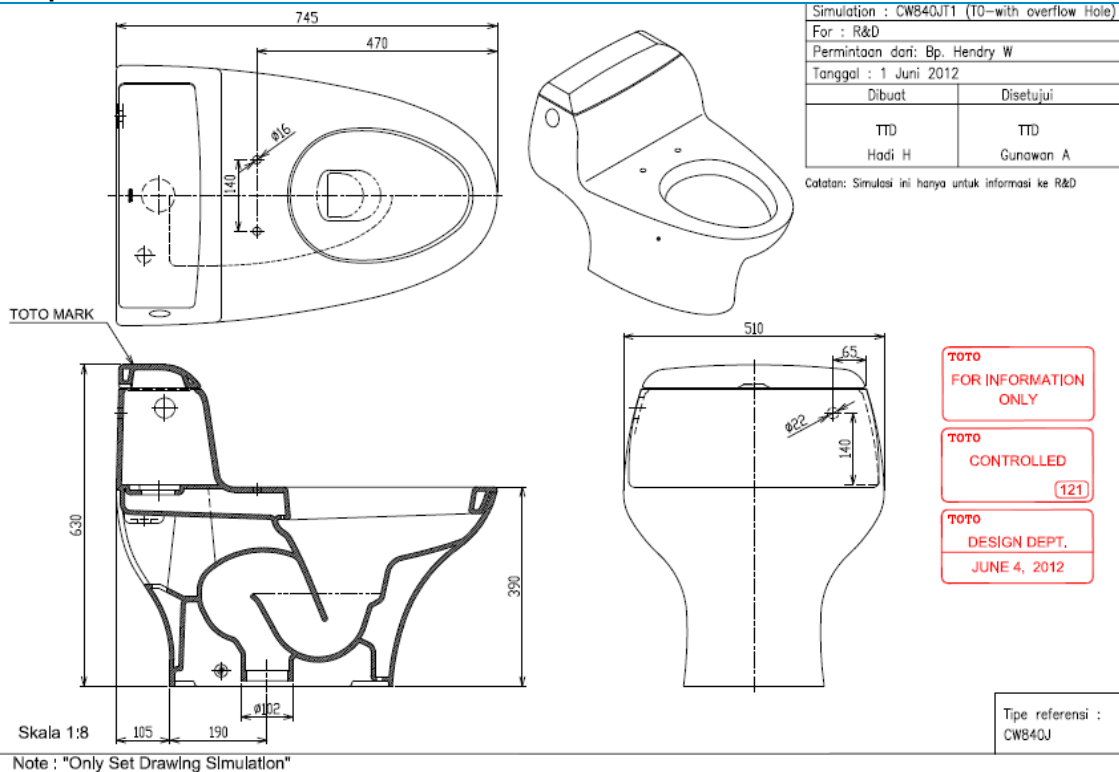

TOTO

Perfection by Design

Type No. : CW 840 J
Description : One Piece Toilet W/Fittings
 (4.5/3 Liters)

Rough-In : 305 mm (S Trap)

Technical Specification :

Copyright © W.ATELIER SDN. BHD., All rights reserved.