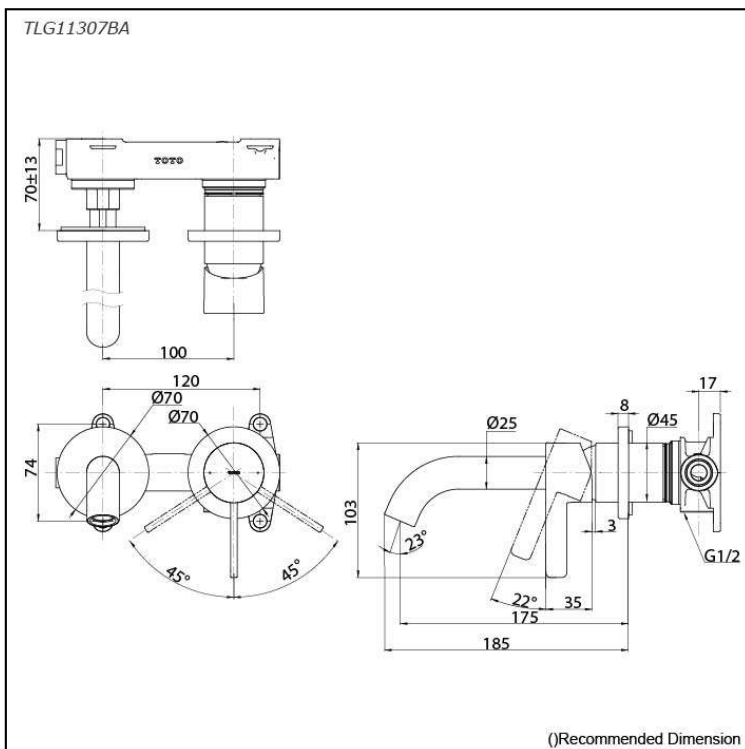

GF Series
 Wall-Mount Single Lever Lavatory Faucet
 (Short Spout) (w/o Pop-up Waste)

Features

- Refined cylinder with fine finished inspire a high-end luxury feel
- Delicate workmanship develop a hairline and polished finish that generates a rich contrast in textures that provide delightful feel to the touch
- Easy Installation and Usage
- Long lasting, COMFORT GLIDE mechanism for a smooth operation

Specifications

Finish: Chrome
 Material: Brass
 Water Pressure: 0.05MPa~1.0MPa

Parts description

- **TLG11307BA**
 Wall Mount Single Lever Lavatory Faucet
 (Short Spout) (w/o Waste Fittings)

Flow Rate