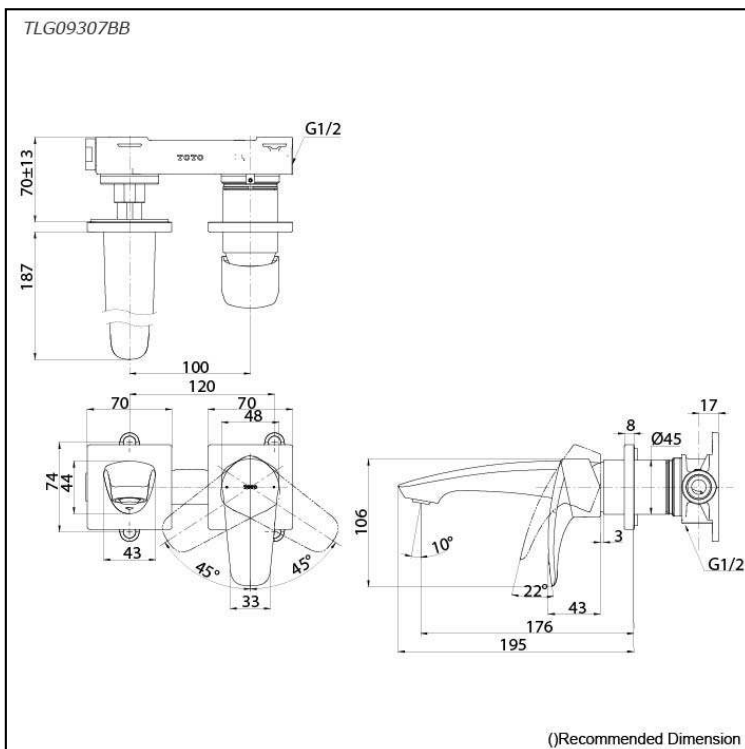

### Specifications

Finish: Chrome  
 Material: Brass  
 Water Pressure: 0.05MPa~1.0MPa

### Parts description

- **TLG09307BB**  
 Wall Mount Single Lever Lavatory Faucet  
 (Short Spout) (w/o Waste Fittings)

### Flow Rate