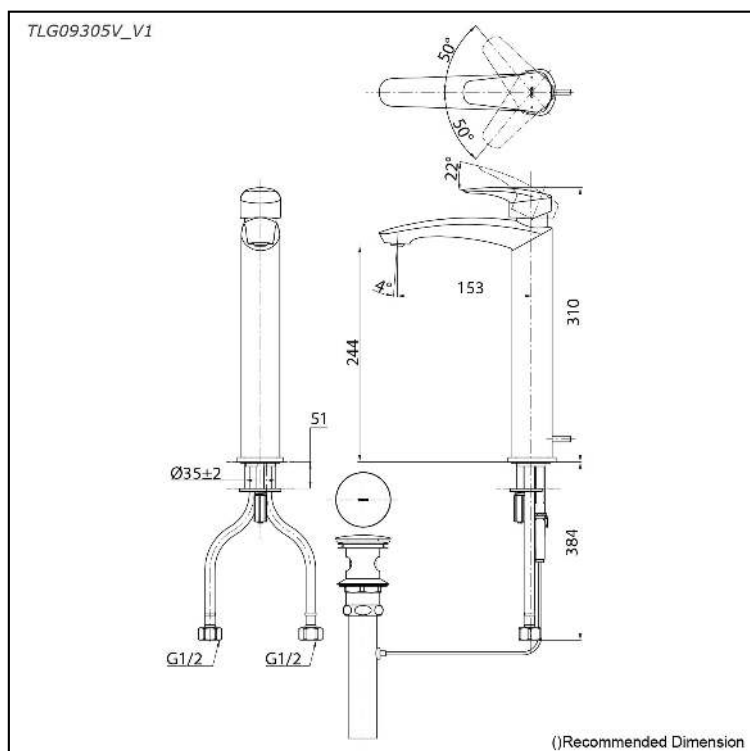

*GM Series
Single Lever Lavatory Faucet
(Tall Vessel) (w/ Pop-up Waste)*

Features

- Bold parallel arches and reflective curves in an assertive design
- A majestic dignity of outstanding architecture - the arch of its spout and columnar body imposing a further accentuated presence that highlights its edges
- Easy Installation and Usage
- Long lasting, COMFORT GLIDE mechanism for a smooth operation

Specifications

Finish: Chrome
Material: Brass
Water Pressure: 0.05MPa~1.0MPa

Parts description

- **TLG09305V_V1**
Single Lever Lavatory Faucet
(w/ Pop-up Waste)

Flow Rate

TLG09305V_V1