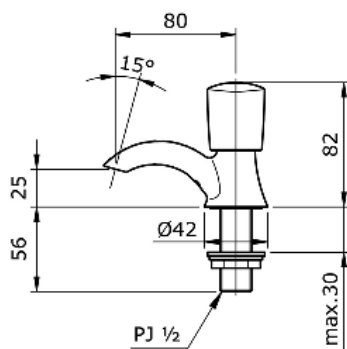

TOTO

Perfection by Design

Type No. : TX129L
Description : Lavatory Faucet (Cold Water Only)

Technical Specification :

Copyright © W. ATELIER SDN. BHD., All rights reserved.

All photos and specification in this brochure are only for illustration and do not necessarily represent the final standard specification. Manufacturer reserve the rights to make further improvements and changes, where appropriate during design development. Therefore, they shall not form part of an offer or contract.