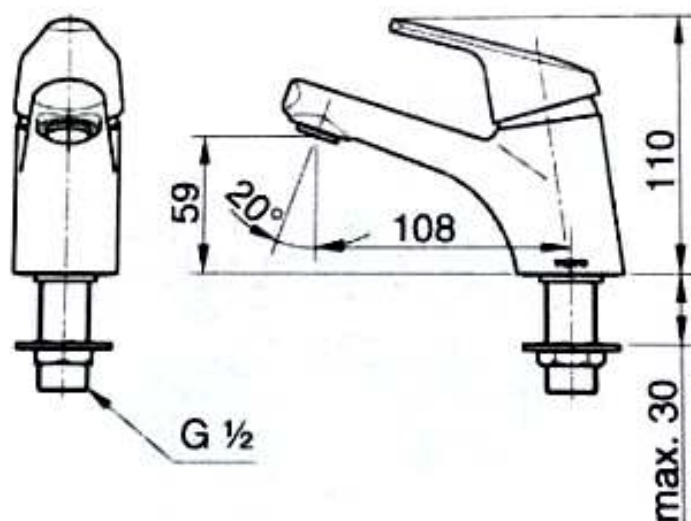

TOTO

Perfection by Design

Type No. : TX109 KEA
Description : Single lever cold tap

Technical Specification :

Copyright © W.ATELIER SDN. BHD., All rights reserved.

All photos and specification in this brochure are only for illustration and do not necessarily represent the final standard specification. Manufacturer reserve the rights to make further improvements and changes, where appropriate during design development. Therefore, they shall not form part of an offer or contract.