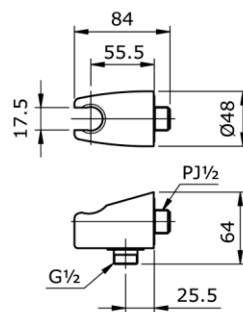

TOTO

Perfection by Design

Type No. : TS11034V1
Description : Wall Outlet with Hanger

Technical Specification :

Copyright © W. ATELIER SDN. BHD., All rights reserved.

All photos and specification in this brochure are only for illustration and do not necessarily represent the final standard specification. Manufacturer reserve the rights to make further improvements and changes, where appropriate during design development. Therefore, they shall not form part of an offer or contract.