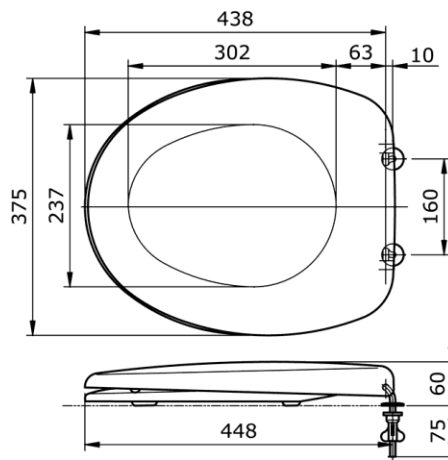

Copyright © W. ATELIER SDN. BHD., All rights reserved.

All photos and specification in this brochure are only for illustration and do not necessarily represent the final standard specification. Manufacturer reserve the rights to make further improvements and changes, where appropriate during design development. Therefore, they shall not form part of an offer or contract.