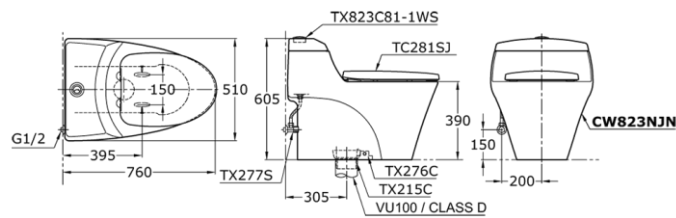

TOTO

Perfection by Design

Type No. : CW823NJN
Description : TOTO AVANTE,
Dual Flush (4.5/3L) One-
Piece Elongated Water
Closet set in S trap

Technical Specification :

Copyright © W. ATELIER SDN. BHD., All rights reserved.