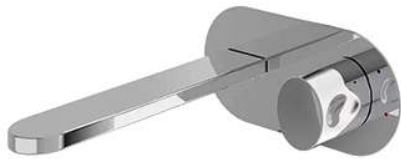

*LE MUSE*  
 Wall Mounted Single Lever Lavatory Faucet  
 (w/o Pop-up Waste)

### Features

- Modern styling to complement the LE MUSE design suite
- Durable finishes
- Brass valve bodies

### Specifications

Finish: Nickel Chrome  
 Water Pressure: 0.05MPa~0.75MPa

### Parts description

- **TX120LQBR**  
 Wall Mounted Single Lever Lavatory Faucet  
 (w/o Pop-up Waste)