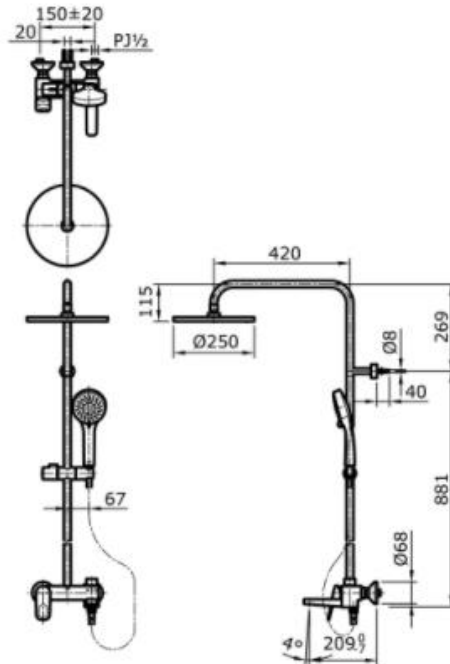

TOTO

Perfection by Design

Type No. : TX493SRR
Description : 3-Way Shower Column Set

Technical Specification :

Copyright © W. ATELIER SDN. BHD., All rights reserved.

All photos and specification in this brochure are only for illustration and do not necessarily represent the final standard specification. Manufacturer reserve the rights to make further improvements and changes, where appropriate during design development. Therefore, they shall not form part of an offer or contract.