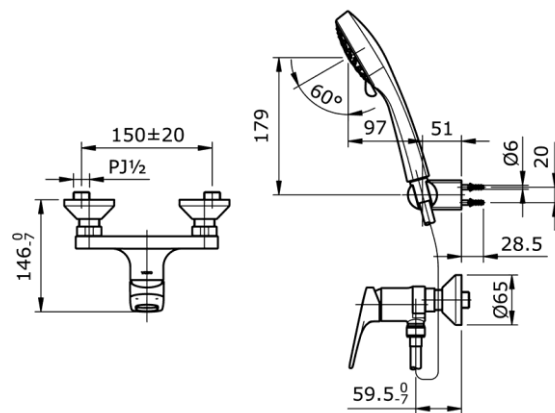

Copyright © W. ATELIER SDN. BHD., All rights reserved.

All photos and specification in this brochure are only for illustration and do not necessarily represent the final standard specification. Manufacturer reserve the rights to make further improvements and changes, where appropriate during design development. Therefore, they shall not form part of an offer or contract.