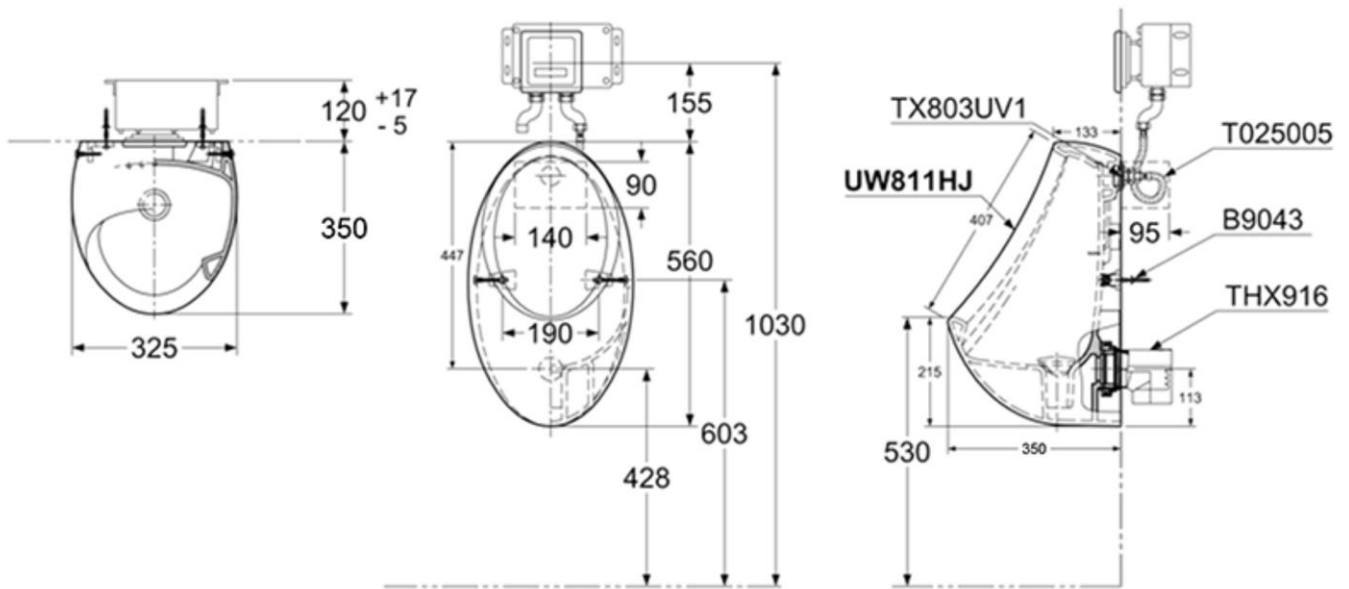

Technical Specification :

Copyright © W. Atelier Sdn Bhd All rights reserved.

All photos and specification in this brochure are only for illustration and do not necessarily represent the final standard specification. Manufacturer reserve the rights to make further improvements and changes, where appropriate during design development. Therefore, they shall not form part of an offer or contract.