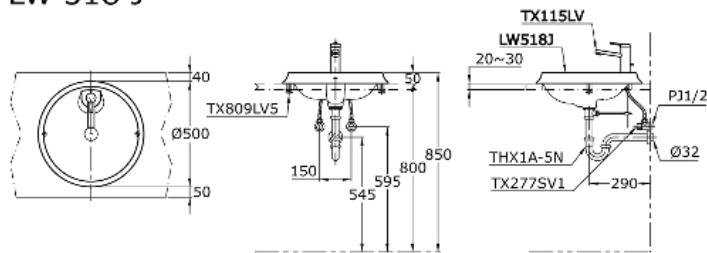

# TOTO

*Perfection by Design*

**Type No.** : LW518J#W  
**Description** : Self Rimming Lavatory  
1 Tap Hole

## Technical Specification :

---

LW 518 J

---

Copyright © W. ATELIER SDN. BHD., All rights reserved.

All photos and specification in this brochure are only for illustration and do not necessarily represent the final standard specification. Manufacturer reserve the rights to make further improvements and changes, where appropriate during design development. Therefore, they shall not form part of an offer or contract.