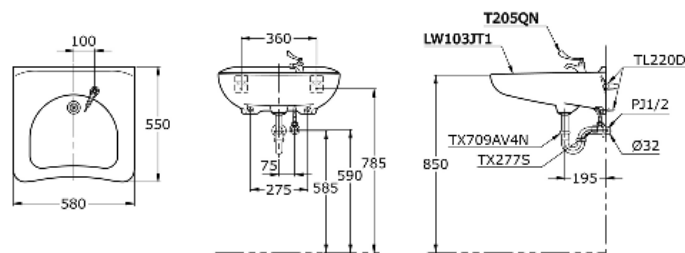

TOTO

Perfection by Design

Type No. : LW103CJWF#W
Description : Lavatory 1 Tap Hole

Technical Specification :

LW 103 JT1

Copyright © W. ATELIER SDN. BHD., All rights reserved.

All photos and specification in this brochure are only for illustration and do not necessarily represent the final standard specification. Manufacturer reserve the rights to make further improvements and changes, where appropriate during design development. Therefore, they shall not form part of an offer or contract.