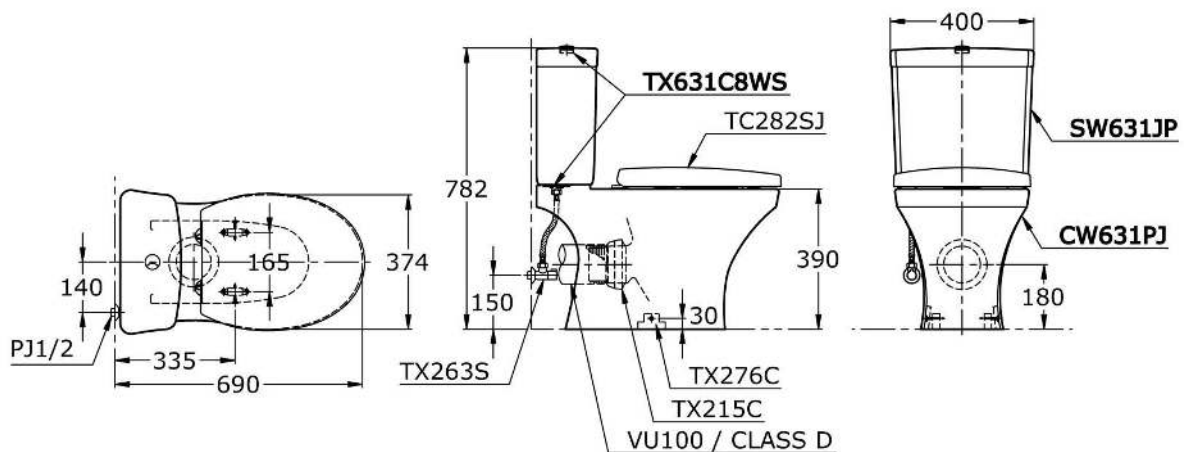

Technical Specification :

CW 631 PJ / SW 631 JP

Copyright © W.ATELIER SDN. BHD., All rights reserved.

All photos and specification in this brochure are only for illustration and do not necessarily represent the final standard specification. Manufacturer reserve the rights to make further improvements and changes, where appropriate during design development. Therefore, they shall not form part of an offer or contract.