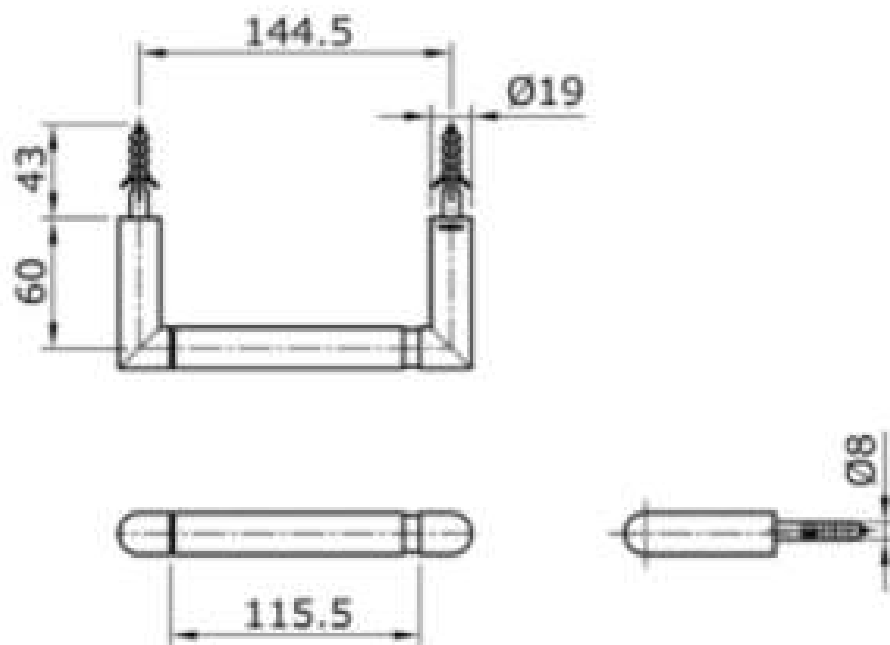

TOTO

Perfection by Design

Type No. : TX703M3A
Description : Paper Holder

Technical Specification :

Copyright © W. ATELIER SDN. BHD., All rights reserved.

All photos and specification in this brochure are only for illustration and do not necessarily represent the final standard specification. Manufacturer reserve the rights to make further improvements and changes, where appropriate during design development. Therefore, they shall not form part of an offer or contract.