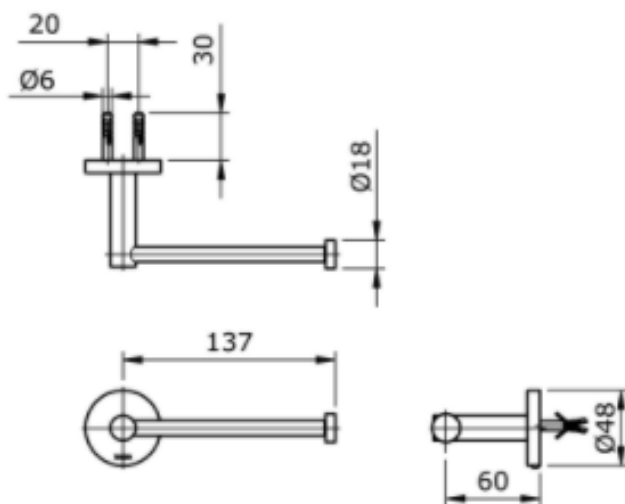

TOTO

Perfection by Design

Type No. : TX703AES
Description : Paper Holder

Technical Specification :

Copyright © W.ATELIER SDN. BHD. All rights reserved.

All photos and specification in this brochure are only for illustration and do not necessarily represent the final standard specification. Manufacturer reserve the rights to make further improvements and changes, where appropriate during design development. Therefore, they shall not form part of an offer or contract.