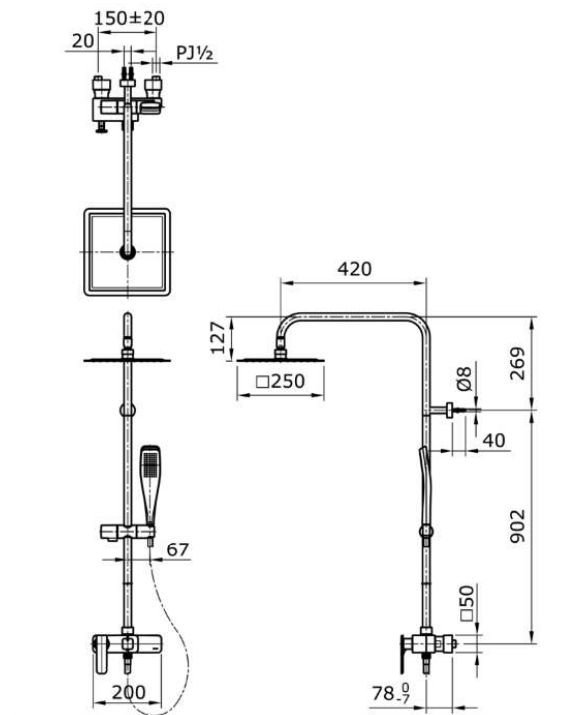

Copyright © W. ATELIER SDN. BHD., All rights reserved.

All photos and specification in this brochure are only for illustration and do not necessarily represent the final standard specification. Manufacturer reserve the rights to make further improvements and changes, where appropriate during design development. Therefore, they shall not form part of an offer or contract.