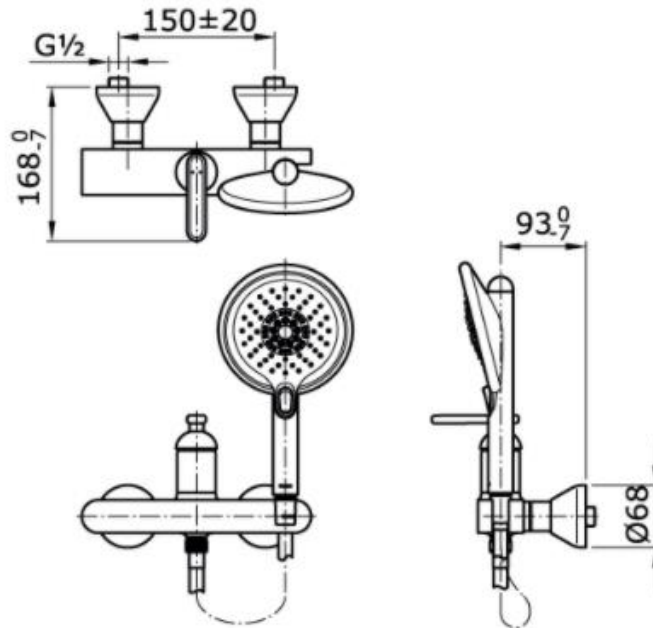

TOTO

Perfection by Design

Type No. : TX474SY
Description : Exposed Single Lever Shower Set With Handshower & Flexible Hose

Technical Specification :

Copyright © W. ATELIER SDN. BHD., All rights reserved.

All photos and specification in this brochure are only for illustration and do not necessarily represent the final standard specification. Manufacturer reserve the rights to make further improvements and changes, where appropriate during design development. Therefore, they shall not form part of an offer or contract.