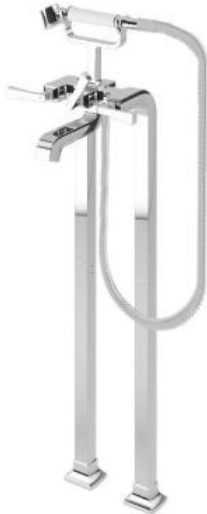

TOTO

Perfection by Design

Type No. : TX445SWV3N
Description : Lever Handle Floor Standing Bath & Shower Set

Technical Specification :

Copyright © W. ATELIER SDN. BHD., All rights reserved.

All photos and specification in this brochure are only for illustration and do not necessarily represent the final standard specification. Manufacturer reserve the rights to make further improvements and changes, where appropriate during design development. Therefore, they shall not form part of an offer or contract.