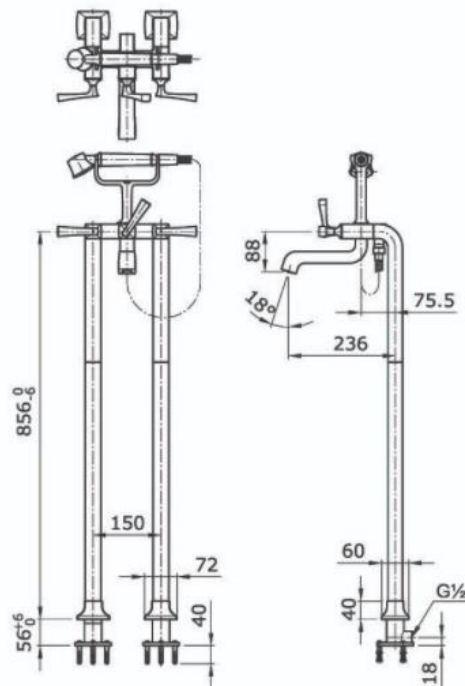

TOTO

Perfection by Design

Type No. : TX445SWV3N
Description : Lever Handle Floor Standing Bath & Shower Set

Technical Specification :

Copyright © W. ATELIER SDN. BHD., All rights reserved.

All photos and specification in this brochure are only for illustration and do not necessarily represent the final standard specification. Manufacturer reserve the rights to make further improvements and changes, where appropriate during design development. Therefore, they shall not form part of an offer or contract.