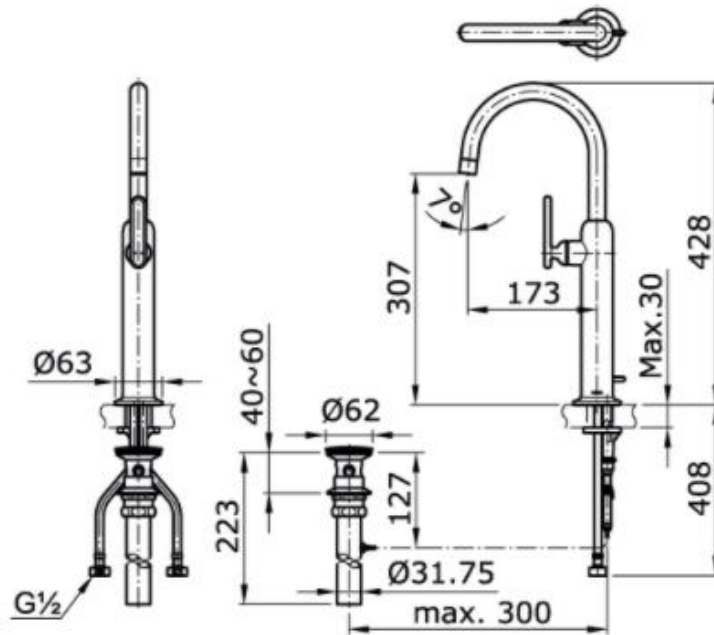

Technical Specification :

Copyright © W. ATELIER SDN. BHD., All rights reserved.

All photos and specification in this brochure are only for illustration and do not necessarily represent the final standard specification. Manufacturer reserve the rights to make further improvements and changes, where appropriate during design development. Therefore, they shall not form part of an offer or contract.