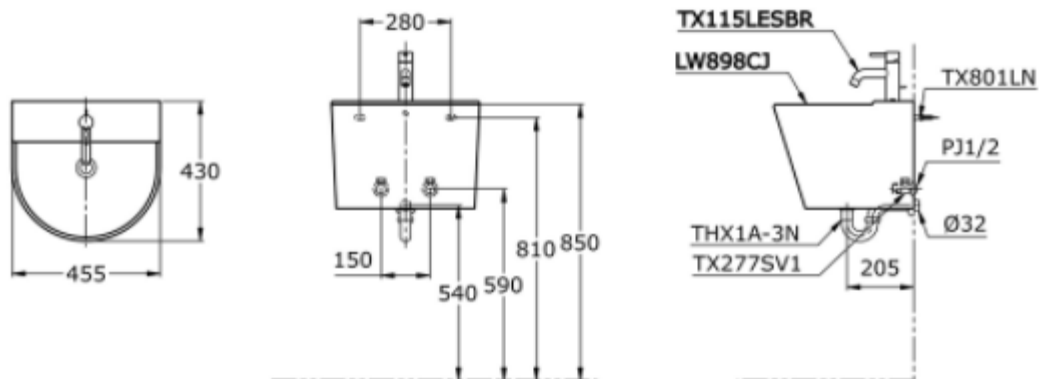

TOTO

Perfection by Design

Type N. : LW898CJ
Description : Wall Hung Washbasin
Size : 455W x 430D x 330H mm

Technical Specification :

Copyright © W.ATELIER SDN. BHD., All rights reserved.

All photos and specification in this brochure are only for illustration and do not necessarily represent the final standard specification. Manufacturer reserve the rights to make further improvements and changes, where appropriate during design development. Therefore, they shall not form part of an offer or contract.