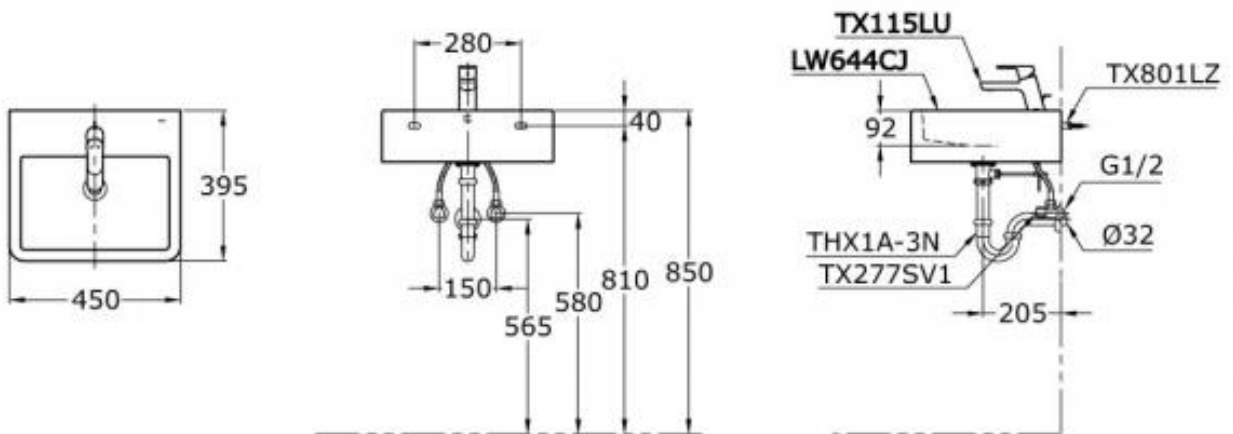

TOTO

Perfection by Design

Type No. : LW644CJ
Description : Wall Hung Basin
Size : 450W x 395D mm

Technical Specification :

Copyright © W. ATELIER SDN. BHD., All rights reserved.

All photos and specification in this brochure are only for illustration and do not necessarily represent the final standard specification. Manufacturer reserve the rights to make further improvements and changes, where appropriate during design development. Therefore, they shall not form part of an offer or contract.