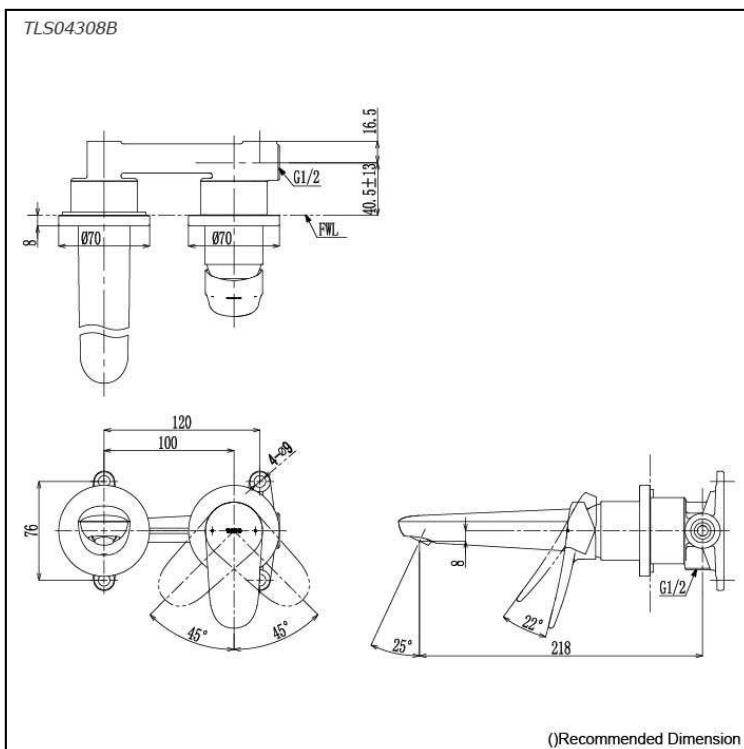

*LF Series*  
**Wall-Mount Single Lever Lavatory Faucet**  
 (Short Spout) (w/o Pop-up Waste)

### Specifications

Finish: Chrome  
 Material: Brass  
 Water Pressure: 0.05Mpa~1.0Mpa

### Parts description

- **TLS04308B**  
 Wall-Mount Single Lever Lavatory Faucet  
 (Short Spout) w/o waste fitting

### Flow Rate

TLS04308B