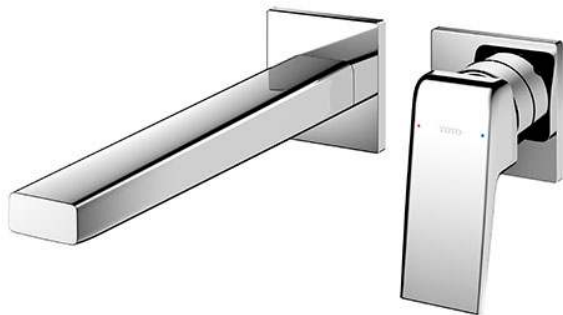

GB Series  
 Wall-Mount Single Lever Lavatory Faucet  
 (Long Spout) (w/o Pop-up Waste)

### Features

- Stately squareness and beveled edges imbue a space with dignity
- Gently beveled with balanced highlights accentuate the shape of the gradually narrowing spout
- Easy Installation and Usage
- Long lasting, COMFORT GLIDE mechanism for a smooth operation

### Specifications

Finish: Chrome  
 Material: Brass  
 Water Pressure: 0.05MPa~1.0MPa

### Parts description

- **TLG10308B**  
 Wall Mount Single Lever Lavatory Faucet  
 (Long Spout) (w/o Waste Fittings)