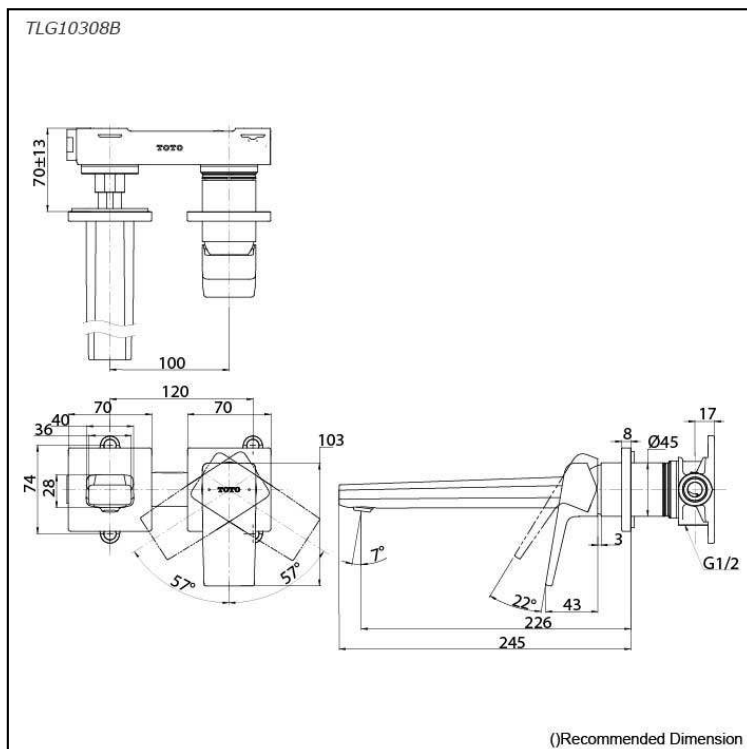

### Specifications

Finish: Chrome  
 Material: Brass  
 Water Pressure: 0.05MPa~1.0MPa

### Parts description

- **TLG10308B**  
 Wall Mount Single Lever Lavatory Faucet  
 (Long Spout) (w/o Waste Fittings)