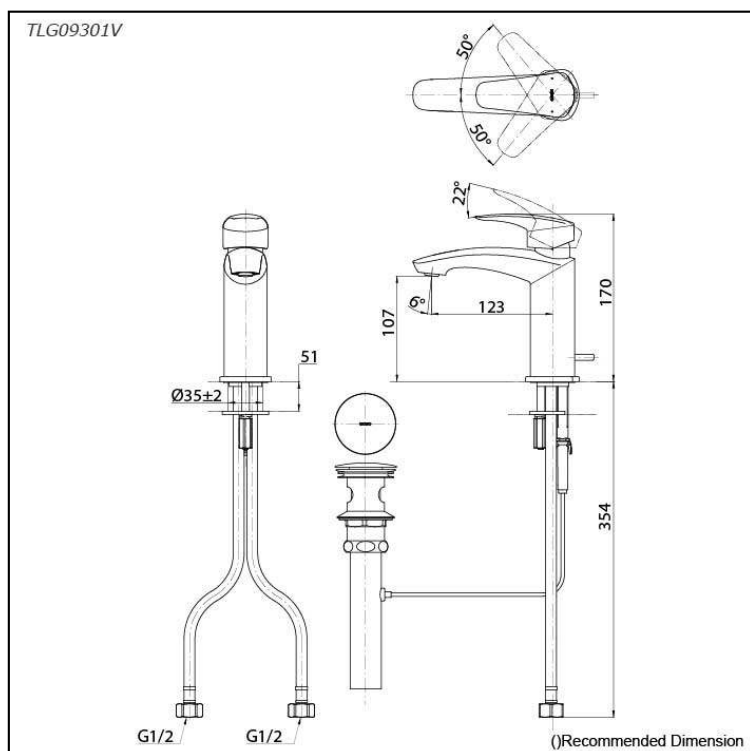

*GM Series  
Single Lever Lavatory Faucet  
(w/ Pop-up Waste)*

### Specifications

Finish: Chrome  
Material: Brass  
Water Pressure: 0.05MPa~1.0MPa

### Parts description

- **TLG09301V**  
Single Lever Lavatory Faucet  
(w/ Pop-up Waste)

## Flow Rate

TLG09301V