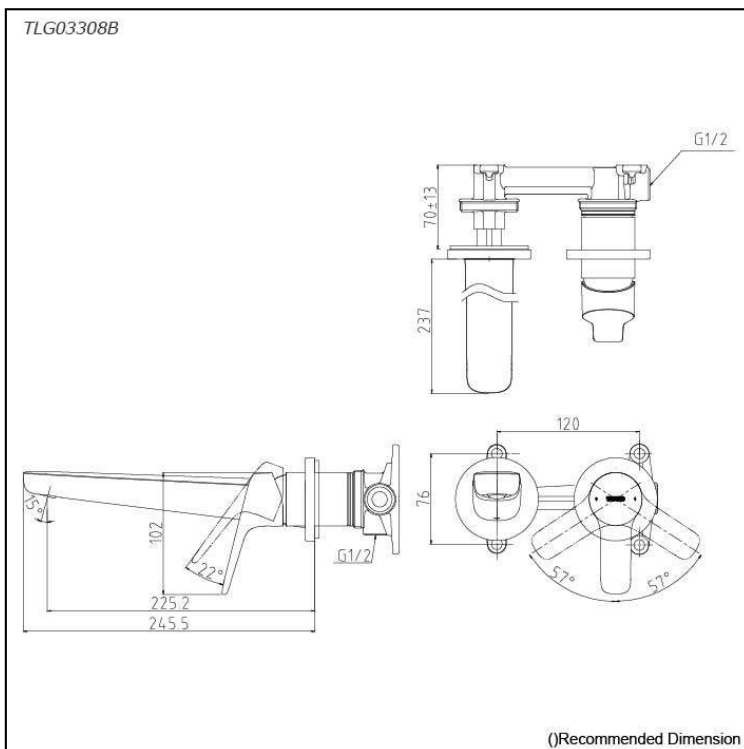

GS Series
 Wall-Mount Single Lever Lavatory Faucet
 (Long Spout) (w/o Pop-up Waste)

Features

- Design Concept is Gorgeous and Regal
- TOTO original cartridge for smooth control
- High corrosion resistance plating
- TOTO aerated water technology, ECOCAP adds air to the water to achieve full water jet with less amount of water usage

Specifications

Finish: Chrome
 Material: Brass
 Water Pressure: 0.05Mpa~1.0Mpa

Parts description

- **TLG03308B**
 Wall-Mount Single Lever Lavatory Faucet
 (Long Spout) w/o waste fitting

Flow Rate

TLG03308B