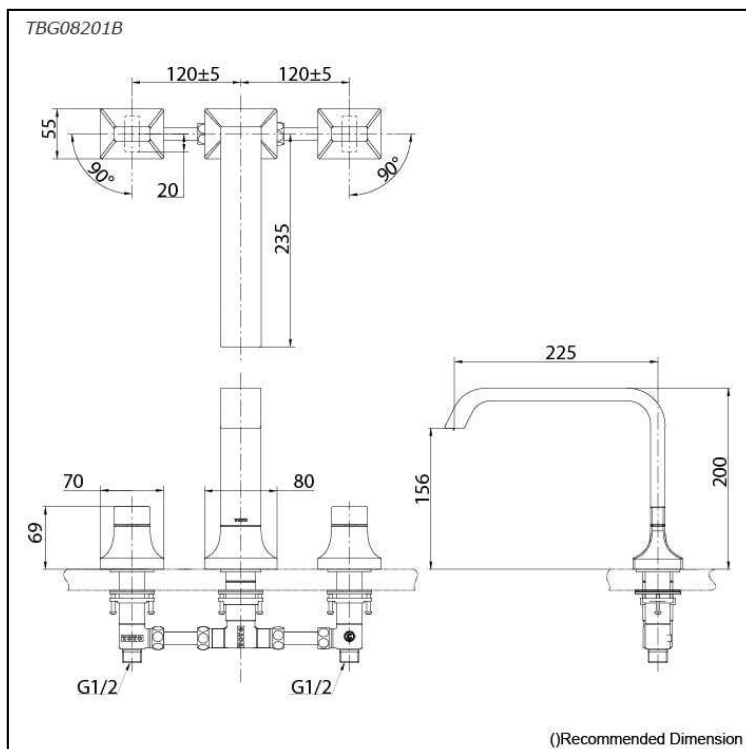

### Specifications

Finish: Chrome  
Material: Brass  
Water Pressure: 0.05MPa~1.0MPa

### Parts description

- **TBG08201B**  
Bath Filler without Shower  
(3-Holes)