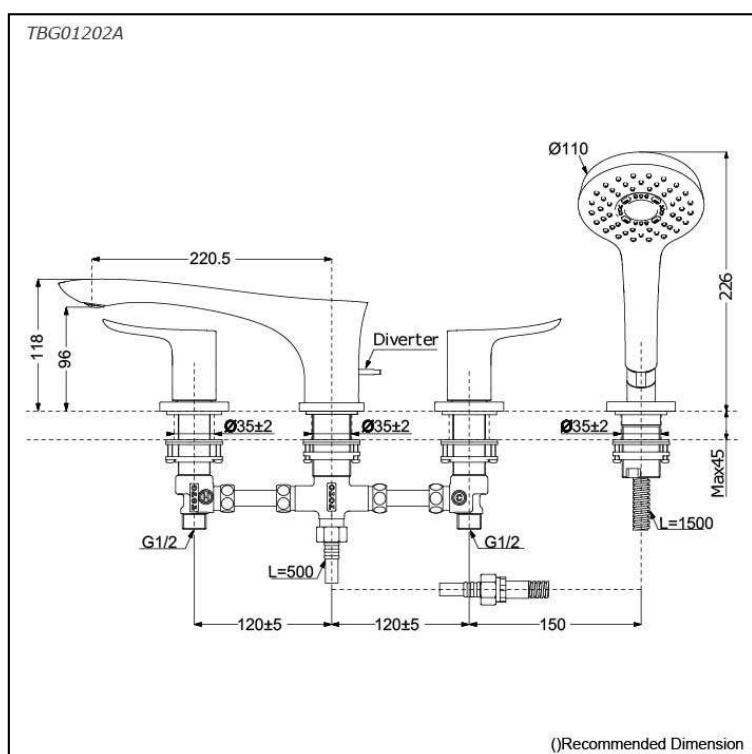

### Specifications

Finish: Chrome  
 Material: Brass (Faucet)  
 Plastic (Hand Shower)  
 Water Pressure: 0.1Mpa~1.0Mpa

### Parts description

- **TBG01202A**  
Bath & Shower Set (4-Holes)