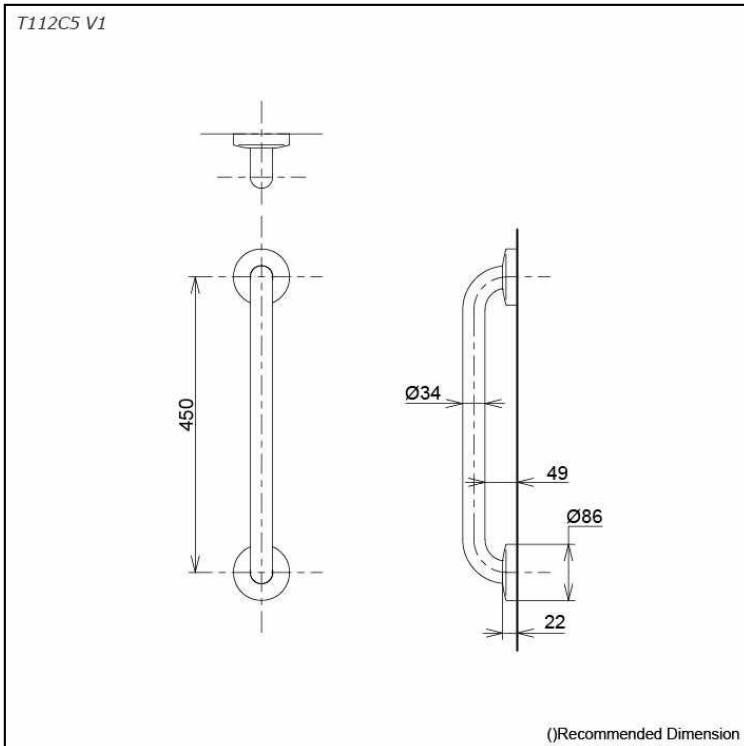

### Specifications

Size:	<b>T112C5 V1</b> - 450L mm
Size:	<b>T112C5 V2</b> - 500L mm
Material:	Stainless Steel
Coating:	Soft PVC

### Parts description

- **T112C5 V1**  
Handrail
- **T112C5 V2**  
Handrail

T112C5 V2

(Recommended Dimension