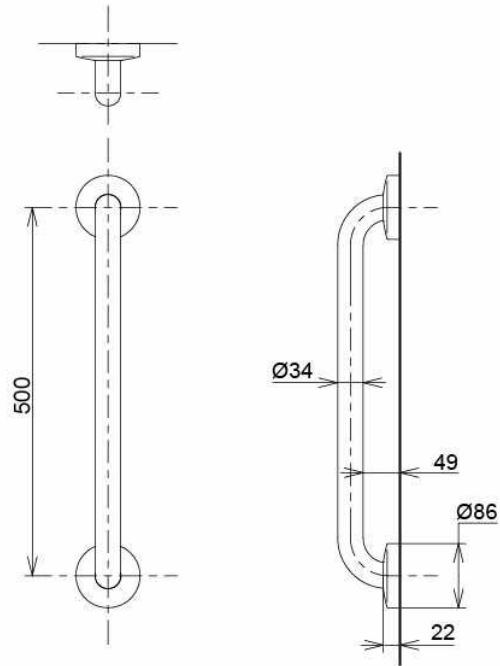

### Specifications

Size:	<b>T112C5 V1</b> - 450L mm
Size:	<b>T112C5 V2</b> - 500L mm
Material:	Stainless Steel
Coating:	Soft PVC

### Parts description

- **T112C5 V1**  
Handrail
- **T112C5 V2**  
Handrail

T112C5 V2

(Recommended Dimension