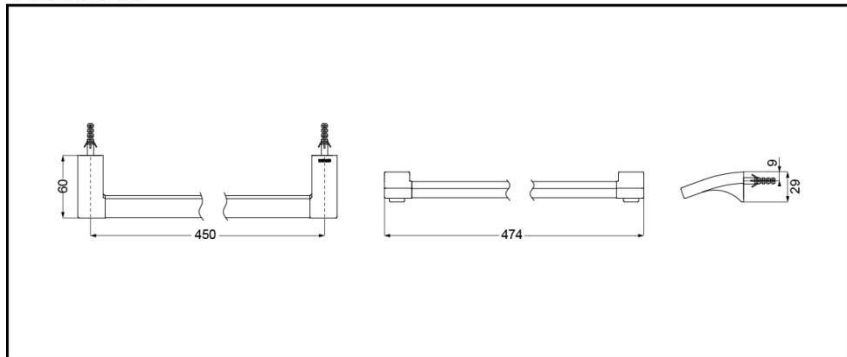

YT903S4C Towel Bar

*TOTO (CHINA) CO.,LTD. All rights reserved.