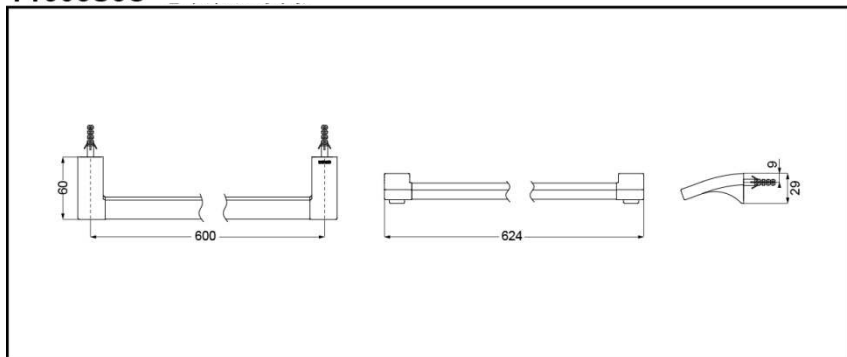

YT903S6C Towel Bar

*TOTO (CHINA) CO.,LTD. All rights reserved.

Others

Series : G