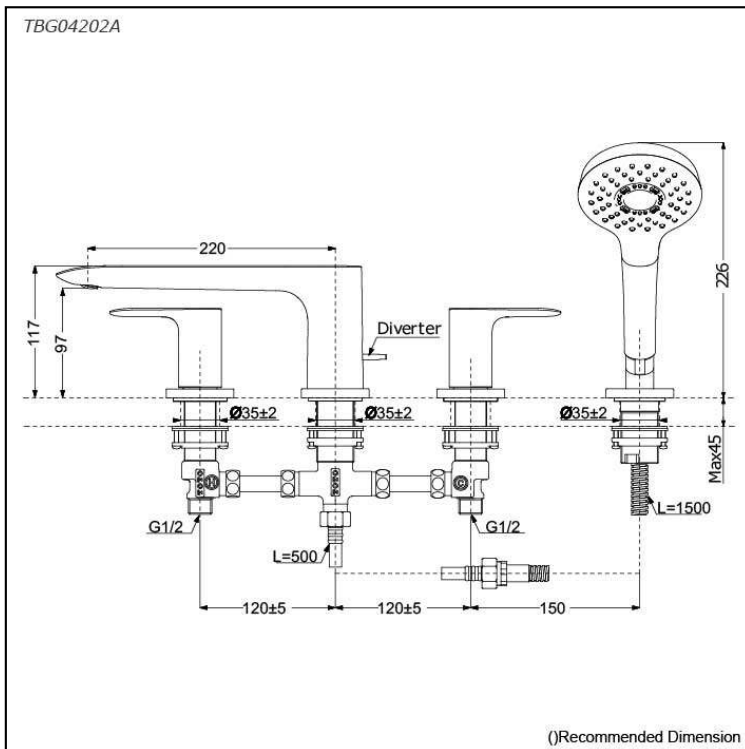

GA Series Bath & Shower Set (4-Holes)

Features

- Contemporary styling
- TOTO original cartridge for smooth control
- Safety control with heat insulating handle.
- High corrosion resistance plating
- 1 mode function hand shower (Round shape, Comfort Wave)

Specifications

Finish: Chrome
Material: Brass (Faucet)
Plastic (Hand Shower)
Water Pressure: 0.1Mpa~1.0Mpa

Parts description

- **TBG04202A**
Bath & Shower Set (4-Holes)

Flow Rate

TBG04202A