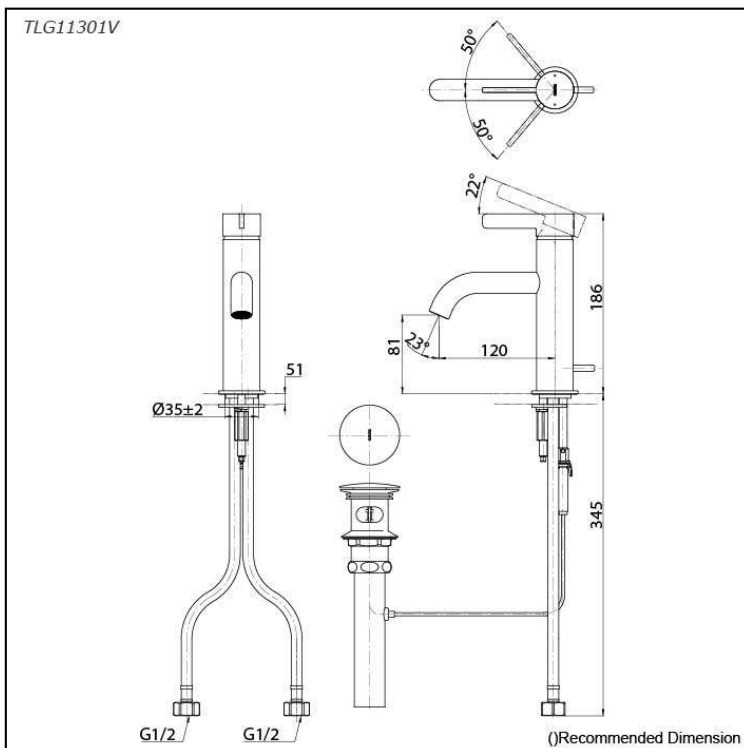

Specifications

Finish: Chrome
Material: Brass
Water Pressure: 0.05MPa~1.0MPa

Parts description

- **TLG11301V**
Single Lever Lavatory Faucet
(w/ Pop-up Waste)

REG. OF JAPAN 2023

Flow Rate

TLG11301V