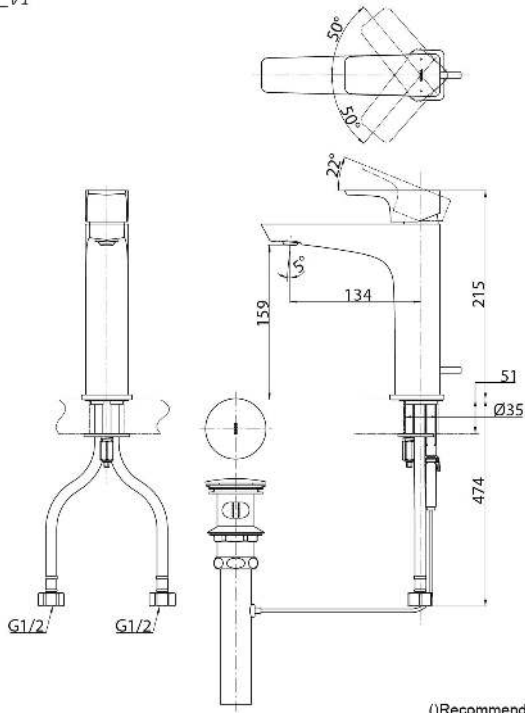

*GE Series  
Single Lever Lavatory Faucet  
(Semi-tall Vessel)  
(w/ Pop-up Waste)*

## **S**pecifications

Finish: Chrome

Material: Brass

Water Pressure: 0.05MPa~1.0MPa

## **P**arts description

- **TLG07303V\_V1**  
Single Lever Lavatory Faucet  
(w/ Pop-up Waste)

red dot award 2018  
winner

TLG07303V\_V1

TLG07303V\_V1

FAUCETS

## Flow Rate

TLG07303V\_V1